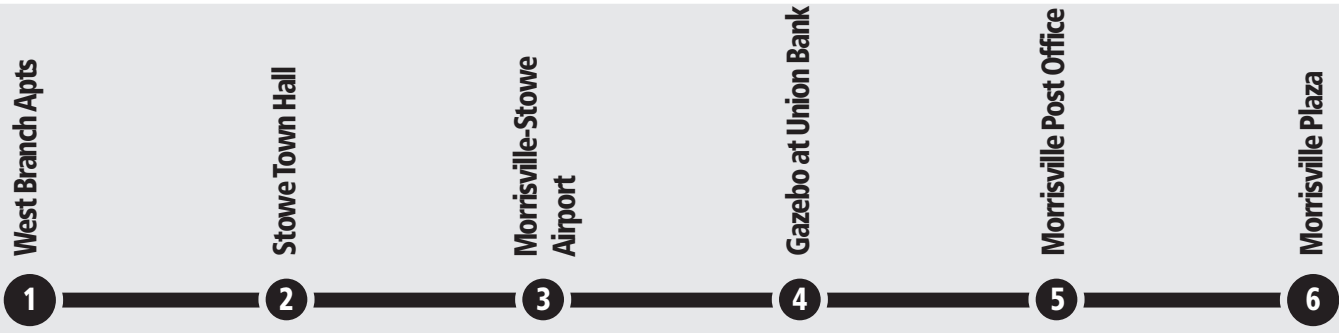

Shopping Shuttle

ROUTE *

ROUTE *

SCHEDULE

MONDAY – FRIDAY NORTHBOUND TO MORRISVILLE

	West Branch Apts. 1	Stowe Town Hall 2	Morrisville-Stowe Airport 3	Gazebo at Union Bank 4	Morrisville Post Office 5	Morrisville Plaza 6
PM	12:35	12:40	12:50	12:58	1:00	1:05

MONDAY – FRIDAY SOUTHBOUND TO STOWE

	Morrisville Plaza 6	Morrisville Post Office 5	Gazebo at Union Bank 4	Morrisville-Stowe Airport 3	Stowe Town Hall 2	West Branch Apts. 1
PM	3:03	3:08	3:10B	3:20	3:30	3:35

† Picks up at Bishop Marshall at 3:00 pm.