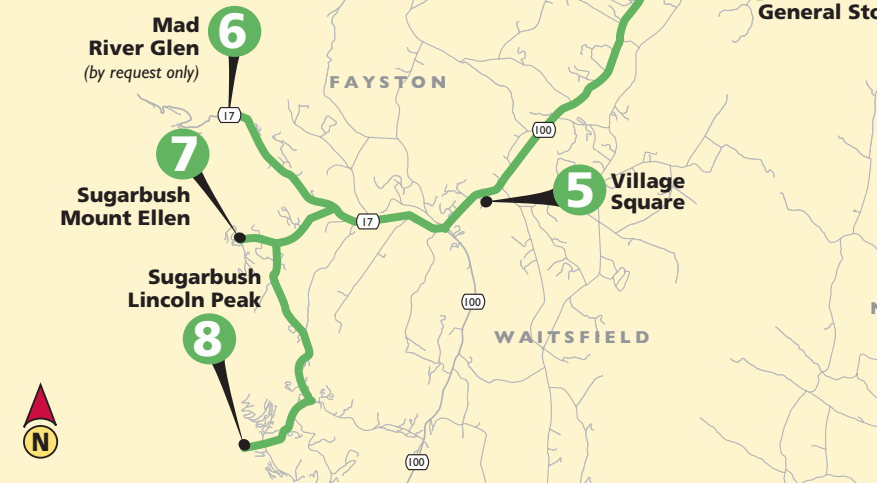

DATES OF OPERATION:

12/03/11 through 04/01/12 (see dates below)

SNOWCAP COMMUTER FARES:

Between towns:

Single fare $2.00

Senior / Youth (under 17) /

Persons with Disabilities $1.00

Within towns:

Single fare $1.00

Senior / Youth (under 17) /

Persons with Disabilities $0.50

SERVICE DAYS

DECEMBER 2011: 3-4, 10-11, 17-18, 24 & 26-31

JANUARY 2012: 1, 7-8, 14-16, 21-22 & 28-29

FEBRUARY 2012: 4-5, 11-12, 18-19 & 25-29

MARCH 2012: 1-6, 10-11, 17-18, 23-25 & 31

APRIL 2012: 1

R - In the a.m., the Mad River Glen stop is by-request only. Please request a stop there when you board the bus. If you would like to be picked up at Mad River Glen in the p.m., please tell the driver before you get off the bus.

Schedule subject to modification due to ski season variations and road conditions.

WEEKEND / HOLIDAY SCHEDULE

AM Schedule

1	2	3	4	5	6	7	8
Montpelier High School	Montpelier Park & Ride	Middlesex Park & Ride	Moretown Gen. Store	Village Square	Mad River Glen	Mount Ellen	Lincoln Peak
8:00	8:03	8:15	8:25	8:30	R	8:40	8:45

PM Schedule

8	7	6	5	4	3	2	1
Lincoln Peak	Mount Ellen	Mad River Glen	Village Square	Moretown Gen. Store	Middlesex Park & Ride	Montpelier Park & Ride	Montpelier High School
4:15	4:25	R	R	4:45	4:58	5:07	5:10