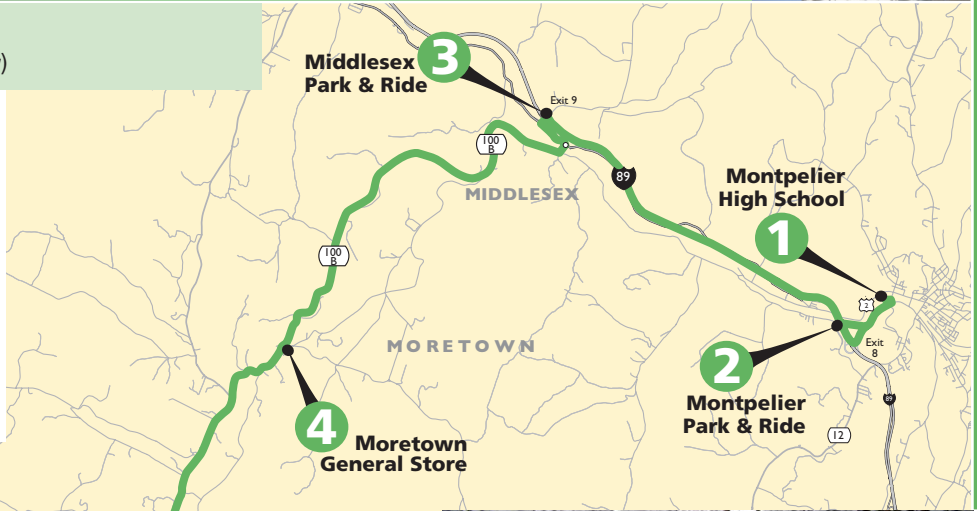

DATES OF OPERATION:

12/03/11 through 04/01/12 (see dates below)

SNOWCAP COMMUTER FARES:

Between towns:

Single fare $2.00

Senior / Youth (under 17) /

Persons with Disabilities $1.00

Within towns:

Single fare $1.00

Senior / Youth (under 17) /

Persons with Disabilities $0.50

SERVICE DAYS

DECEMBER 2011: 3-4, 10-11, 17-18, 24 & 26-31

JANUARY 2012: 1, 7-8, 14-16, 21-22 & 28-29

FEBRUARY 2012: 4-5, 11-12, 18-19 & 25-29

MARCH 2012: 1-6, 10-11, 17-18, 23-25 & 31

APRIL 2012: 1

R - In the a.m., the Mad River Glen stop is by-request only. Please request a stop there when you board the bus. If you would like to be picked up at Mad River Glen in the p.m., please tell the driver before you get off the bus.

Schedule subject to modification due to ski season variations and road conditions.

WEEKEND / HOLIDAY SCHEDULE

AM Schedule

1	2	3	4	5	6	7	8
Montpelier High School	Montpelier Park & Ride	Middlesex Park & Ride	Moretown Gen. Store	Village Square	Mad River Glen	Mount Ellen	Lincoln Peak
8:00	8:03	8:15	8:25	8:30	R	8:40	8:45

PM Schedule

8	7	6	5	4	3	2	1
Lincoln Peak	Mount Ellen	Mad River Glen	Village Square	Moretown Gen. Store	Middlesex Park & Ride	Montpelier Park & Ride	Montpelier High School
4:15	4:25	R	R	4:45	4:58	5:07	5:10