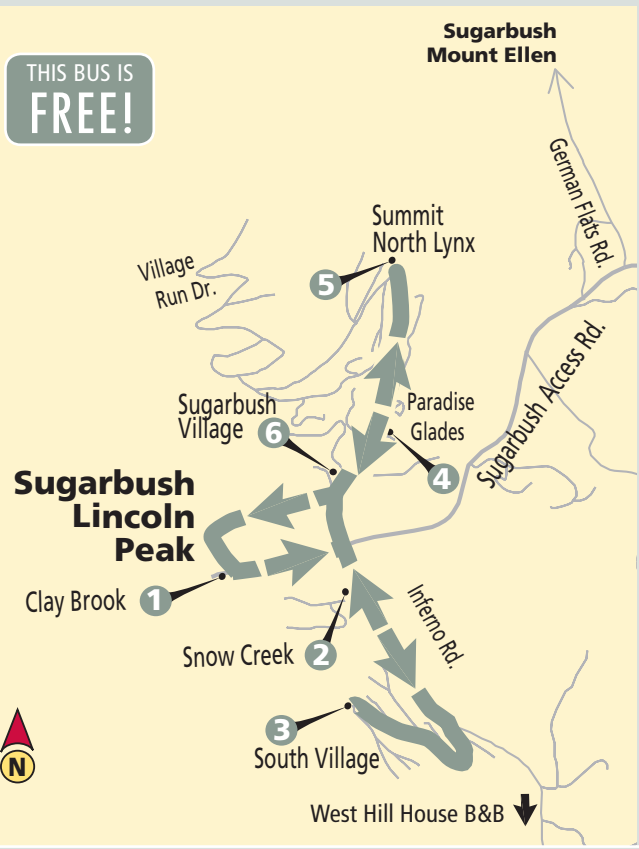

Mountain Condos

DATES OF OPERATION:

- **Daily Service:** Saturday, 12/03/11 through Sunday, 3/18/12
- **Late Season Weekend Service:** 3/24-25/12, 3/31/12 and 4/01/12

THIS BUS IS
FREE!

This route serves the Sugarbush condominiums. **Dial-a-Ride** is available at the resorts from 11:45 a.m. to 5:50 p.m. Please call **496-RIDE** to arrange pickup. Or wait for the bus at the base of Lincoln Peak.

- + North Lynx picks up at intersection of Village Road and Village Drive.
- ** Sugarbush Village picks-up riders at the covered bridge.

You may also request a pickup by flagging down the bus — drivers will stop to pick you up where safe driving conditions permit.

WEEKDAY SCHEDULE

1	2	3	4	5	6	1
Lincoln Peak	Snow Creek	South * Village	Glades/ Paradise	Summit/ N. Lynx +	Sugarbush Village **	Lincoln Peak
8:20	8:21	8:25	8:28	8:31	8:34	8:37
9:00	9:01	9:05	9:08	9:11	9:14	9:17
9:40	9:41	9:45	9:48	9:51	9:54	9:57
10:20	10:21	10:25	10:28	10:31	10:34	10:37
11:00	11:01	11:05	11:08	11:11	11:14	11:17
11:40	11:41	11:45	11:48	11:51	11:54	11:57

AM
PM
Dial-a-Ride available from 12:00 p.m. – 5:50 p.m.**

January 26-27: Dial-a-Ride available until 11:00 p.m.

WEEKEND / HOLIDAY SCHEDULE

1	2	3	4	5	6	1
Lincoln Peak	Snow Creek	South * Village	Glades/ Paradise	Summit/ N. Lynx +	Sugarbush Village **	Lincoln Peak
8:00	8:01	8:05	8:08	8:11	8:14	8:17
8:20	8:21	8:25	8:28	8:31	8:34	8:37
8:40	8:41	8:45	8:48	8:51	8:54	8:57
9:00	9:01	9:05	9:08	9:11	9:14	9:17
9:20	9:21	9:25	9:28	9:31	9:34	9:37
9:40	9:41	9:45	9:48	9:51	9:54	9:57
10:00	10:01	10:05	10:08	10:11	10:14	10:17
10:20	10:21	10:25	10:28	10:31	10:34	10:37
10:40	10:41	10:45	10:48	10:51	10:54	10:57
11:00	11:01	11:05	11:08	11:11	11:14	11:17
11:20	11:21	11:25	11:28	11:31	11:34	11:37