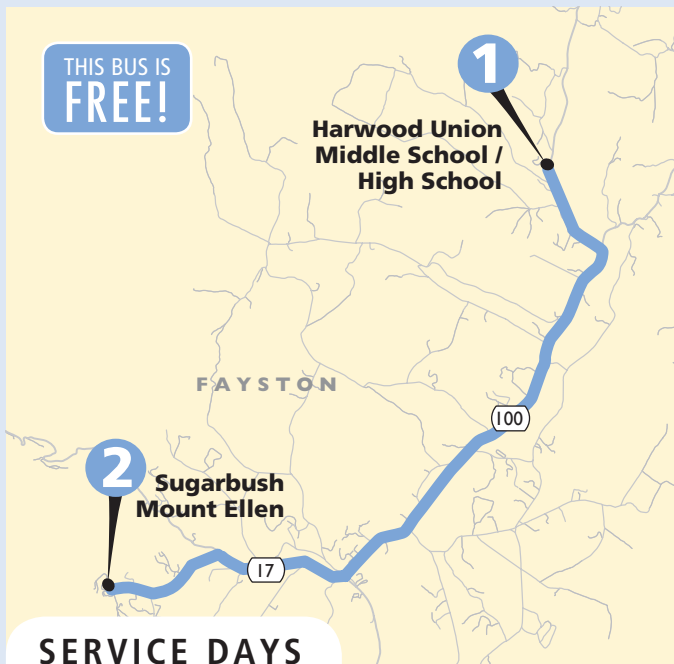

DATES OF OPERATION:

- **Mondays & Thursdays:** 12/12/11 through 3/15/12 except as noted below (see dates below).

SERVICE DAYS

DECEMBER 2011: 12, 15, 19 & 22 (**Please note:** December 12th and 15th dropoffs will be at Lincoln Peak)

JANUARY 2012: 5, 9, 19, 23, 26 & 30

FEBRUARY 2012: 2, 6, 9, 13, 16, 20 & 23

MARCH 2012: 8, 12, & 15

SCHEDULE

1

**Harwood Union
PICK-UP**

2:50 PM

2

**Mount Ellen
DROP-OFF**

3:10 PM

You may also request a pickup by flagging down the bus along the route — drivers will stop to pick you up where safe driving conditions permit.