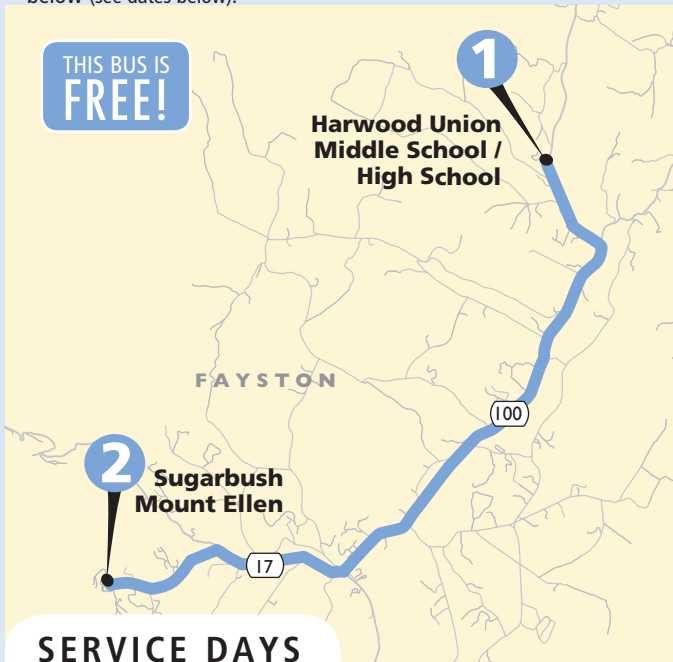

DATES OF OPERATION:

- **Mondays & Thursdays:** 12/13/10 through 3/17/11 except as noted below (see dates below).

SERVICE DAYS

DECEMBER 2010: 13, 16 & 20 (**Please note:** all December dropoffs will be at Lincoln Peak due to Mount Ellen opening later in season)

JANUARY 2011: 3, 6, 10, 20, 24, 27 & 31

FEBRUARY 2011: 3, 7, 10, 14 & 17

MARCH 2011: 3, 7, 10, 14 & 17

SCHEDULE

1

**Harwood Union
PICK-UP**

2:50 PM

2

**Mount Ellen
DROP-OFF**

3:10 PM

You may also request a pickup by flagging down the bus along the route — drivers will stop to pick you up where safe driving conditions permit.