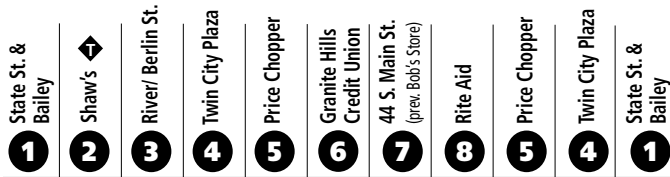

City Route Mid Day

ROUTE

SCHEDULE

MONDAY – SATURDAY

FOR MORNING ROUTES, SEE CITY COMMUTER SCHEDULE

	9:25	9:31	9:34	9:43	9:45	9:54	10:04	10:13	10:20	10:25	10:40
	10:40	10:46	10:49	10:58	11:00	11:09	11:19	11:28	11:35	11:40	11:55
AM	11:55	12:01	12:04	12:13	12:15	12:24	12:34	12:43	12:50	12:55	1:10
PM	1:10	1:16	1:19	1:28	1:30	1:39	1:49	1:58	2:05	2:10	2:25
NEW! *	2:00	2:06	2:09	2:18	2:20	2:29	2:39*	2:48	2:55	3:00	3:15
	2:25	2:31	2:34	2:43	2:45	2:54	3:04	3:13	3:20	3:25	3:40

FOR AFTERNOON ROUTES, SEE CITY COMMUTER SCHEDULE

* This trip operates 8/23/10 to 6/10/11 only.
 After 44 S. Main St. stop, bus picks up at Central VT Catholic School at 2:45 pm. After Twin City Plaza stop, bus drops off at St. Michael's at 3:10 pm.

D– Deviations from this route are available up to ¼ mile upon request on a first come, first served basis. Please call GMTA at 802-223-7287 at least 24 hours in advance to request a deviation.

◆ Transfer point – Please ask driver for assistance

This route offers easy connection to the Barre and Montpelier Hospital Hill routes and the NEW Mid Day LINK service.