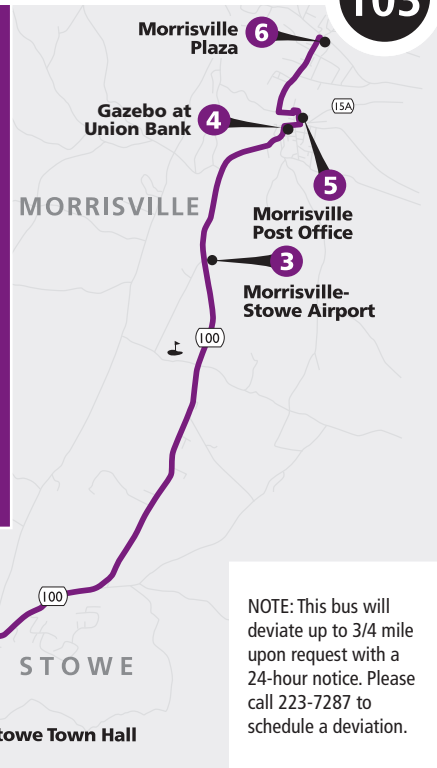

# Morrisville Loop

ROUTE NUMBER  
**102**

Combine this route together with the Morrisville Shopping Shuttle for additional public transportation opportunities Monday through Friday.

Monthly and 10-Ride passes can be purchased at Morrisville People's United Bank and the Stowe Area Association.

# Morrisville Shopping Shuttle

ROUTE NUMBER  
**103**

Combine this route together with the Morrisville Loop for additional public transportation opportunities Monday through Friday.

Monthly and 10-Ride passes can be purchased at Morrisville People's United Bank and the Stowe Area Association.

NOTE: This bus will deviate up to 3/4 mile upon request with a 24-hour notice. Please call 223-7287 to schedule a deviation.

**B** Picks up at Bishop Marshall at 3:15 p.m., August 29 – June 14.