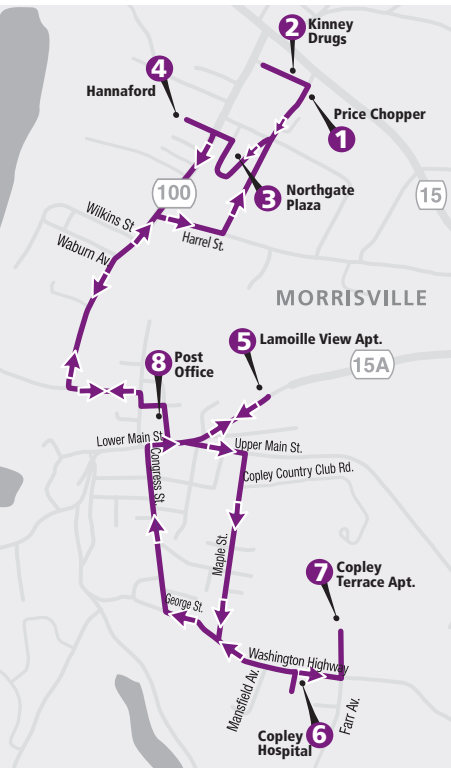

# Morrisville Loop

ROUTE NUMBER  
**102**

Combine this route together with the Morrisville Shopping Shuttle for additional public transportation opportunities Monday through Friday.

Monthly and 10-Ride passes can be purchased at Morrisville People's United Bank and the Stowe Area Association.

# Morrisville Shopping Shuttle

ROUTE NUMBER  
**103**

Combine this route together with the Morrisville Loop for additional public transportation opportunities Monday through Friday.

Monthly and 10-Ride passes can be purchased at Morrisville People's United Bank and the Stowe Area Association.

## MONDAY – FRIDAY

	<b>1</b>	<b>2</b>	<b>3</b>	<b>4</b>	<b>5</b>	<b>6</b>	<b>7</b>	<b>8</b>	<b>1</b>
	Price Chopper	Kinney Drug	Northgate Plaza	Hannaford	Lamoille View Apt.	Copley Hospital	Copley Terrace Apt.	Morrisville Post Office	Price Chopper
	8:00	8:03	8:05	8:08	8:18	8:23	8:26	8:30	8:35
	8:35	8:38	8:40	8:43	8:53	8:58	9:01	9:05	9:10
	9:10	9:13	9:15	9:18	9:28	9:33	9:36	9:40	9:45
AM	9:45	9:48	9:50	9:53	10:03	10:08	10:11	10:15	10:20
PM	1:10	1:13	1:15	1:18	1:28	1:33	1:36	1:40	1:45
	1:45	1:48	1:50	1:53	2:03	2:08	2:11	2:15	2:20
	2:20	2:23	2:25	2:28	2:38	2:43	2:46	2:50	2:55

**B** Picks up at Bishop Marshall at 3:15 p.m., August 29 – June 14.