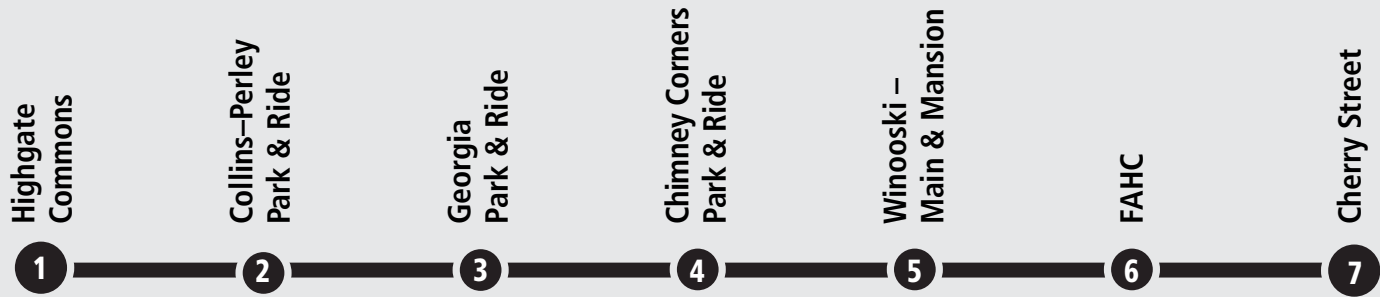

CCTA St. Albans LINK Express

ROUTE

SCHEDULE

MONDAY-FRIDAY

BURLINGTON TO ST. ALBANS

	7	6	5	4	3	1	2	1
	Cherry Street	FAHC	Winooski - Main & Mansion	Chimney Corners Park & Ride	Georgia Park & Ride	Highgate Commons	Collins-Perley Park & Ride	Highgate Commons
AM	5:45 6:40	— —	5:48 6:43	— R*	R R	6:30 7:30	6:42 7:42	— —
PM	4:50 5:30	4:58 5:38	5:07* 5:47*	— —	5:35 6:10	— —	5:47 6:21	6:00 6:35

* The bus will pick-up just north of the Winooski rotary at Main & Mansion St.

R* By request only. For drop-off, please tell the driver when you board. For pick-up, please call CCTA at 864-2282 by 5:00PM the night before.

ST. ALBANS TO BURLINGTON

	1	2	1	3	4	5	6	7
	Highgate Commons	Collins-Perley Park & Ride	Highgate Commons	Georgia Park & Ride	Chimney Corners Park & Ride	Winooski - Main & Mansion	FAHC	Cherry Street
AM	6:30 7:30	6:42 7:42	— —	6:56 7:56	— —	7:20R 8:20R	7:25 8:25	7:35 8:35
PM	— —	5:47 6:21	6:00 6:35	6:12R —	6:20R —	R R	— —	6:45 7:20