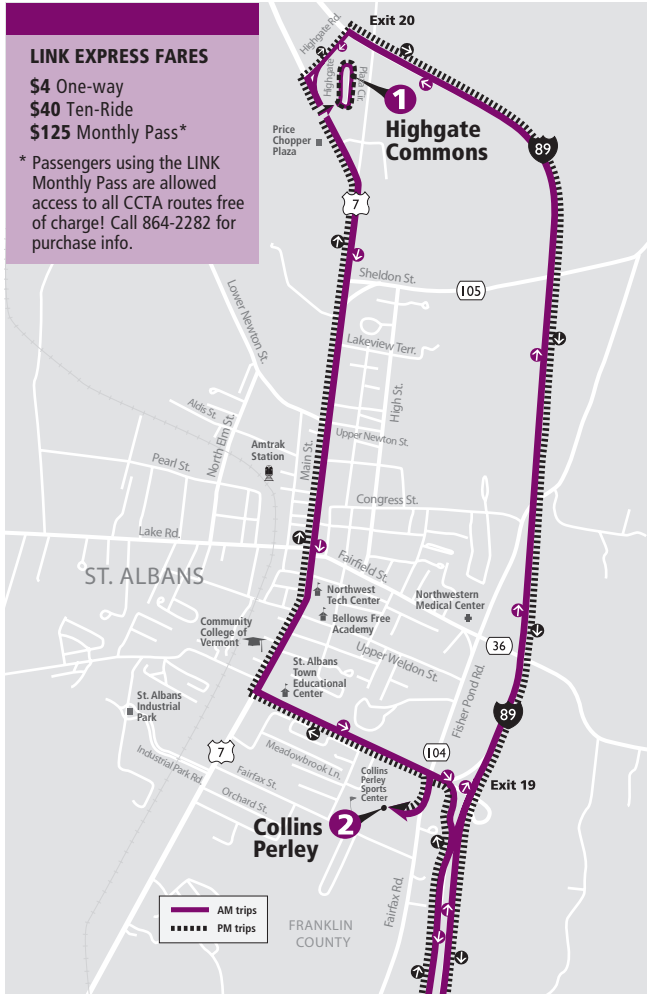

St. Albans LINK Express

LINK EXPRESS FARES

- \$4 One-way
- \$40 Ten-Ride
- \$125 Monthly Pass*

* Passengers using the LINK Monthly Pass are allowed access to all CCTA routes free of charge! Call 864-2282 for purchase info.

ATTENTION PASSENGERS

St. Albans LINK Express buses now board and deboard at the corner of Cherry Street and St. Paul Street.

BURLINGTON TO ST. ALBANS

	7	6	5	4	3	1	2	1
	Cherry Street	FAHC	Winooski - Main & Mansion	Chimney Corners Park & Ride	Georgia Park & Ride	Highgate Commons	Collins-Perley Park & Ride	Highgate Commons
AM	5:45 6:40	—	5:48 6:43	— R*	R R	6:30 7:30	6:42 7:42	—
PM	4:50 5:30	4:58 5:38	5:07* 5:47*	—	5:35 6:10	—	5:47 6:21	6:00 6:35

* The bus will pick-up just north of the Winooski rotary at Main & Mansion St.
R* By request only. For drop-off, please tell the driver when you board. For pick-up, please call CCTA at 864-2282 by 5:00PM the night before.

ST. ALBANS TO BURLINGTON

	1	2	1	3	4	5	6	7
	Highgate Commons	Collins-Perley Park & Ride	Highgate Commons	Georgia Park & Ride	Chimney Corners Park & Ride	Winooski - Main & Mansion	FAHC	Cherry Street
AM	6:30 7:30	6:42 7:42	—	6:56 7:56	—	7:20R 8:20R	7:25 8:25	7:35 8:35
PM	—	5:47 6:21	6:00 6:35	6:12R	6:20R	R R	—	6:45 7:20