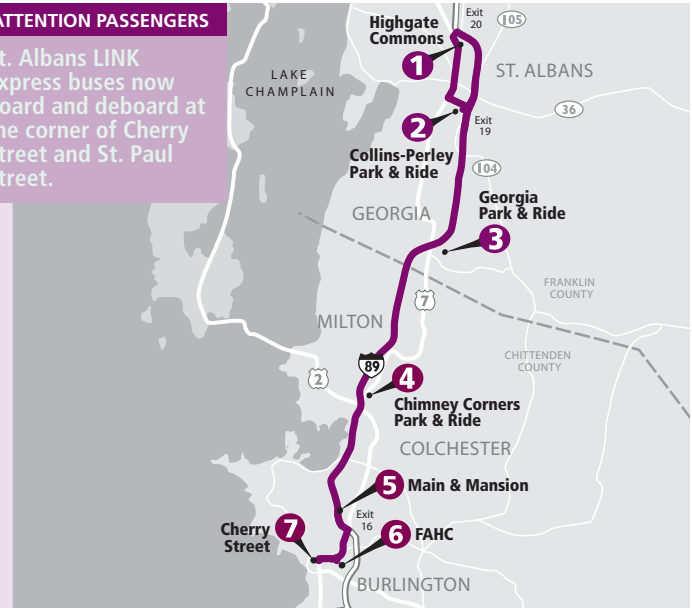

St. Albans LINK Express

LINK EXPRESS FARES

- \$4 One-way
- \$40 Ten-Ride
- \$125 Monthly Pass*

* Passengers using the LINK Monthly Pass are allowed access to all CCTA routes free of charge! Call 864-2282 for purchase info.

ATTENTION PASSENGERS

St. Albans LINK Express buses now board and deboard at the corner of Cherry Street and St. Paul Street.

BURLINGTON TO ST. ALBANS

	7	6	5	4	3	1	2	1
	Cherry Street	FAHC	Winooski - Main & Mansion	Chimney Corners Park & Ride	Georgia Park & Ride	Highgate Commons	Collins-Perley Park & Ride	Highgate Commons
AM	5:45 6:40	—	5:48 6:43	— R*	R R	6:30 7:30	6:42 7:42	—
PM	4:50 5:30	4:58 5:38	5:07* 5:47*	—	5:35 6:10	—	5:47 6:21	6:00 6:35

* The bus will pick-up just north of the Winooski rotary at Main & Mansion St.
R* By request only. For drop-off, please tell the driver when you board. For pick-up, please call CCTA at 864-2282 by 5:00PM the night before.

ST. ALBANS TO BURLINGTON

	1	2	1	3	4	5	6	7
	Highgate Commons	Collins-Perley Park & Ride	Highgate Commons	Georgia Park & Ride	Chimney Corners Park & Ride	Winooski - Main & Mansion	FAHC	Cherry Street
AM	6:30 7:30	6:42 7:42	—	6:56 7:56	—	7:20R 8:20R	7:25 8:25	7:35 8:35
PM	—	5:47 6:21	6:00 6:35	6:12R	6:20R	R R	—	6:45 7:20