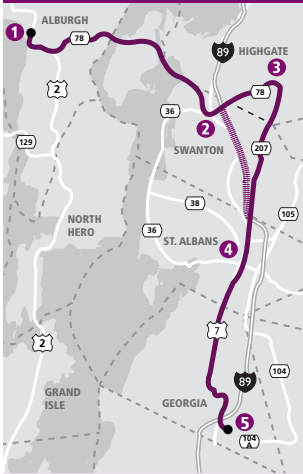

Alburgh/Georgia Shuttle

OPERATES MONDAY-FRIDAY

R To request pick up at this location, call 527-2181 at least 24 hrs. in advance or make a request for drop off while boarding. Requests can be called in weekly. You may also flag the bus from any safe location along the route for service. The bus will not stop at a location if scheduled service is not requested.

T Transfer to CCTA St. Albans LINK

||||| If no passengers are traveling to Highgate, bus will travel I 89 from St. Albans to Swanton.

Deviations from route available up to ¼ mile. Call 527-2181 24 hrs. in advance.

AM SCHEDULE

ALBURGH TO GEORGIA (Monday–Friday)

1 Alburgh		2 Swanton				3 High-gate	4 St. Albans	5 Georgia								
Church Yard	On The Run	Tabor Road	Swanton Lumber	Canada St. & New St./P&R	Fourth St. & Grand Ave.	Ste. Marie's & First St.	Robin Hood Drive	Champlain Farms	Mobil	Highgate Commons	City Hall	St. Albans Ind. Park	Arrowhead Ind. Park	P&R / Georgia Dairy Industrial Park	*Georgia Elementary	*Bellows Free Academy
5:30	5:35	R	5:47	5:49	5:52	5:53	R	5:57	R	R	6:15	6:25	6:45	R	7:00	7:15

PM SCHEDULE

GEORGIA TO ALBURGH (Monday–Friday)

5 Georgia			4 St. Albans	3 High-gate	2 Swanton				1 Alburgh							
*Bellows Free Academy	*Georgia Elementary	Arrowhead Ind. Park	P&R / Georgia Dairy Ind. Park	St. Albans Ind. Park	State Building	Food City	Mobil	Champlain Farms	Dunkin Donuts	Fourth St. & Grand Ave.	Ste. Marie's & First St.	Canada St. & New St./P&R	Swanton Lumber	Tabor Road	On The Run	Church Yard
3:10	3:25	3:40	R	4:10	4:15	4:17	R	R	R	R	R	R	R	R	R	R